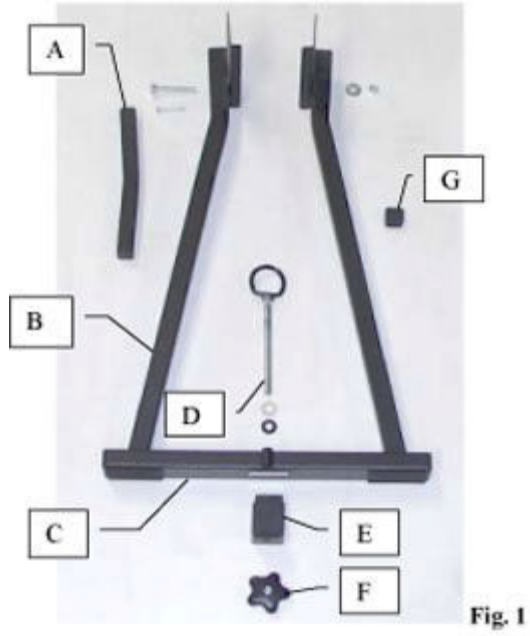

# U.S. Rack, Inc. Hawaiian Sawhorse Parts

[Visit the Hawaiian Sawhorse Rack page](#)

Hawaiian Sawhorse Rack; truck ladder rack

To place an order for parts, please call 1.888.877.2257

Reference	Part Number	Description	Price/ea
A	P2003-3-A	Top Extension for HAWAIIAN SAWHORSE RACK MODEL 2003-3 (x4)	\$7.00
B	P2003-3-BL	Left Leg for HAWAIIAN SAWHORSE RACK MODEL 2003-3 (x4)	\$15.00
B	P2003-3-BR	Right Leg for HAWAIIAN SAWHORSE RACK MODEL 2003-3 (x4)	\$15.00
C	P2003-3-C	Base for HAWAIIAN SAWHORSE RACK MODEL 2003-3 (x4)	\$15.00
D	P2003-3-D	Eye-Bolt for HAWAIIAN SAWHORSE RACK MODEL 2003-3 (x4)	\$4.00
E	P2003-3-E	"L" Shaped Clamp for HAWAIIAN SAWHORSE RACK MODEL 2003-3 (x4)	\$10.00
F	P2000-M-011A	3/8-16 Polypropalene Star Knob with nylon lock nut for UTILITY RACK MODEL 2002-2TOY (x4)	\$3.00
-	(available locally)	Nylon washers (x4)	-
-	(available locally)	Metal washers (x8)	-
-	(available locally)	5/16" Carriage bolts (x4)	-
-	(available locally)	5/16" Nylon locknuts (x4)	-
-	(available locally)	Wood screws (x24)	-
-	(available locally)	3/8-16 Polypropylene Lock Washer Star Knob	-
-	(available locally)	dual SS snap buttons (x8)	-

Fig. 1

To place an order for parts, please call 1.888.877.2257