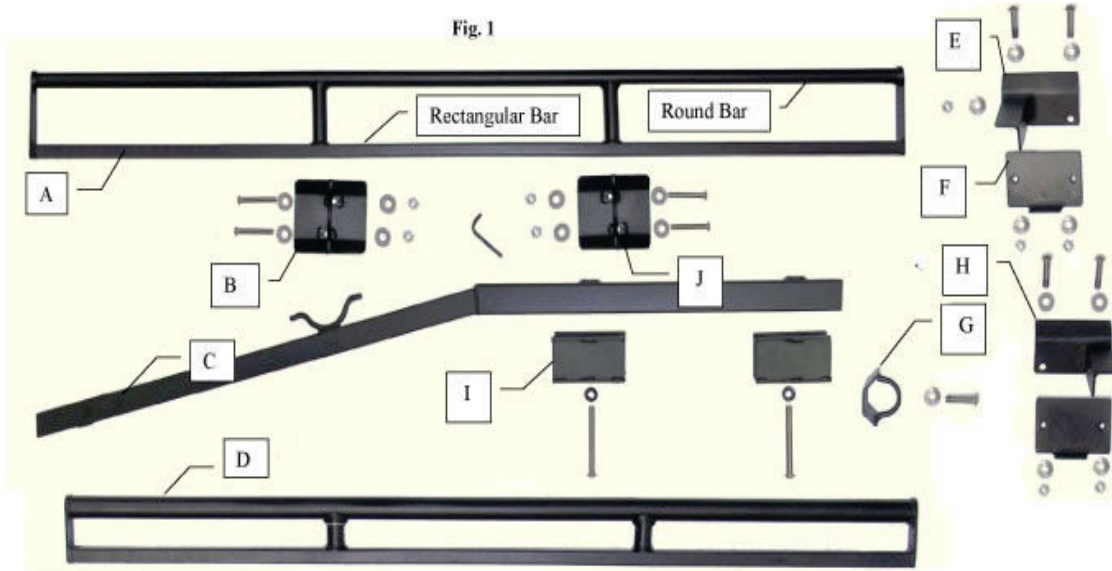

U.S. Rack, Inc. Sport Trac Dual Rack Parts

[Visit the Sport Trac Dual Rack page](#)

Dual Rack, Ford Sport Trac; Ladder truck Rack

To place an order for parts, please call 1.888.877.2257

Reference	Part Number	Description	Price/ea
A	P2000-M-027	6" x 60" Crossbar for DUAL RACK Model 2009-3ST (x1)	\$55.00
A	P2000-M-026	6" x 72" Crossbar for DUAL RACK Model 2009-3B (x2) (OPTIONAL PART)	\$75.00
B	P2000-M-026R	Right Large Grip Plate for DUAL RACK Model 2009-3ST (x4)	\$20.00
C	P2009-3ST-C	Leg for DUAL RACK Model 2009-3ST (x4)	\$90.00
D	P2000-M-028	4" x 048" Crossbar for DUAL RACK Model 2009-3ST (x1)	\$45.00
E	P2000-M-030P	Passenger Side Roof Clamp Top for DUAL RACK Model 2009-3ST (x1)	\$20.00
F	P2000-M-031	Roof Clamp Bottom for DUAL RACK Model 2009-3ST (x1)	\$15.00
G	P2000-M-029	Small Grip Plate for DUAL RACK Model 2009-3ST (x4)	\$15.00
H	P2000-M-030D	Driver Side Roof Clamp Top for DUAL RACK Model 2009-3ST (x1)	\$20.00
I	P2009-3ST-I	Channel for DUAL RACK Model 2009-3ST (X4)	\$20.00
J	P2000-M-026L	Left Large Grip Plate for DUAL RACK Model 2009-3ST (x4)	\$20.00
-	(available locally)	3/8-16 x 3.5" button head cap screw (x4)	-
-	(available locally)	3/8-16 x 2.5" button head cap screw (x4)	-
-	(available locally)	3/8-16 X 2" button head cap screw (x6)	-
-	(available locally)	3/8-16 nylon lock nuts (x10)	-
-	(available locally)	nylon washers (x4)	-
-	(available locally)	metal washers (x18)	-
-	(available locally)	Allen wrench for 3/8-16 Button Head Screw (x1)	-